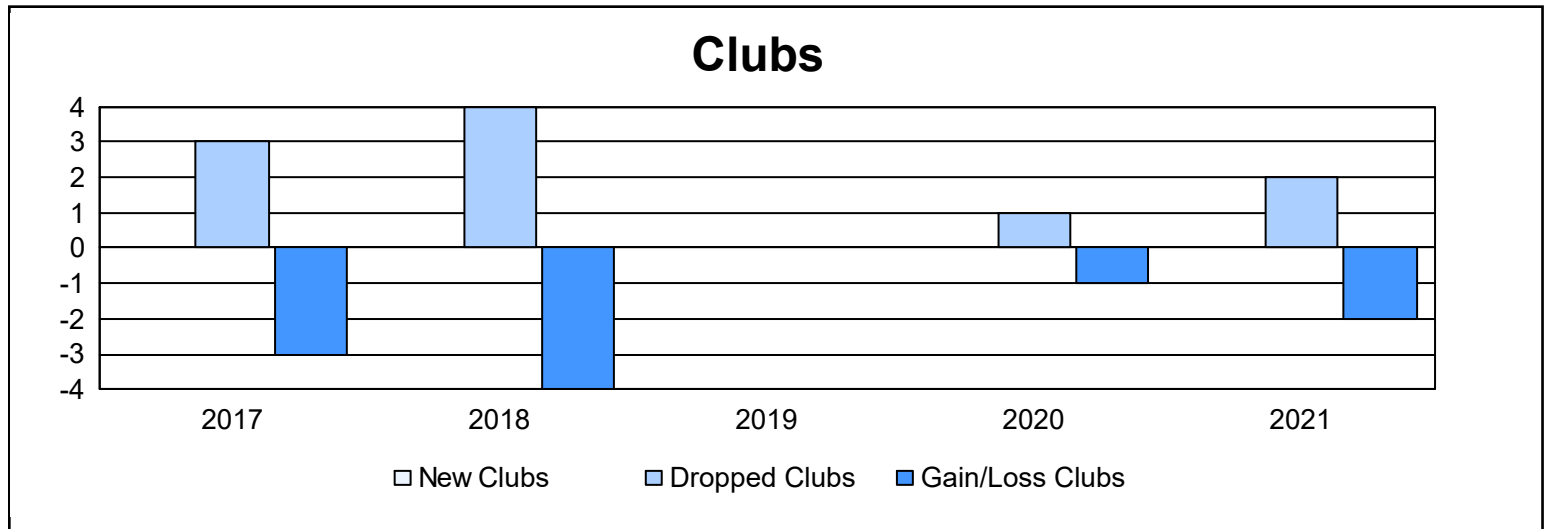

Year	New Clubs	Dropped Clubs	Gain/ Loss Clubs	New Members	Charter Members	Reinstate Members	Transfer Members	Total Member Added	Total Members Dropped	Gain/ Loss Members
2016-2017	0	3	-3	110	1	19	1	131	225	-94
2017-2018	0	4	-4	96	4	12	8	120	211	-91
2018-2019	0	0	0	113	0	1	1	115	146	-31
2019-2020	0	1	-1	69	1	2	5	77	147	-70
2020-2021	0	2	-2	83	1	3	2	89	204	-115
<b>Average</b>	<b>0</b>	<b>2</b>	<b>-2</b>	<b>94</b>	<b>1</b>	<b>7</b>	<b>3</b>	<b>106</b>	<b>187</b>	<b>-80</b>

### Membership Composition June 2021 Cumulative