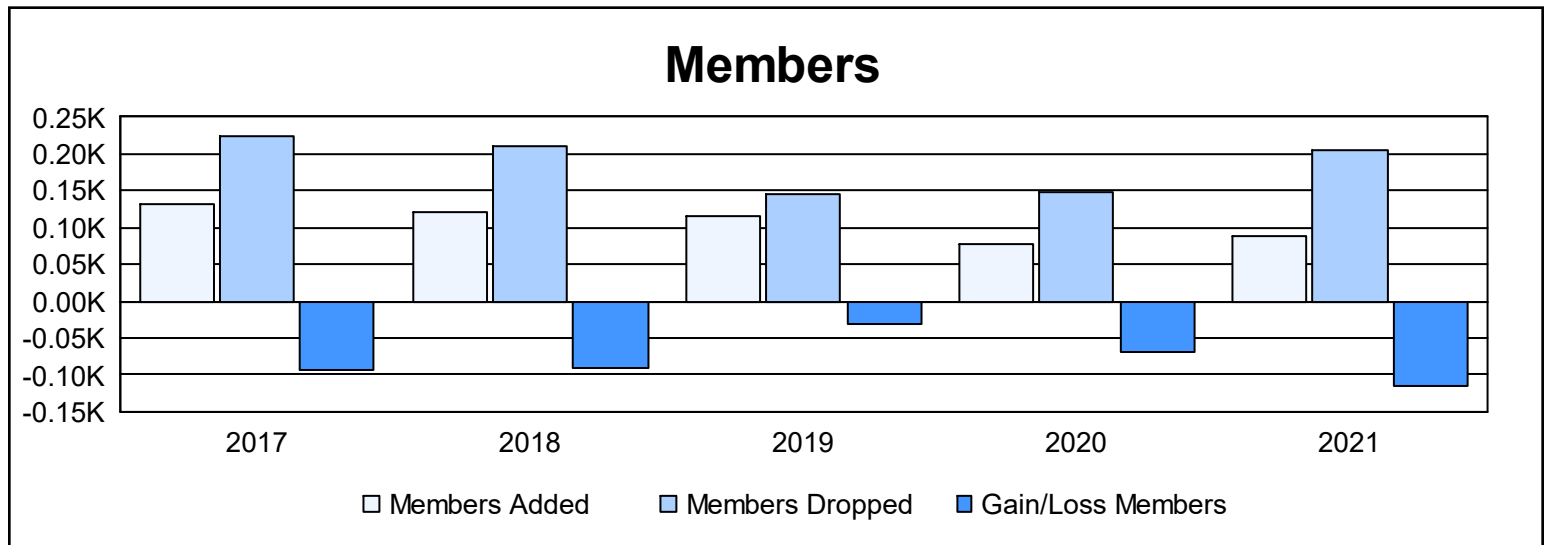

Year	New Clubs	Dropped Clubs	Gain/ Loss Clubs	New Members	Charter Members	Reinstate Members	Transfer Members	Total Member Added	Total Members Dropped	Gain/ Loss Members
2016-2017	0	3	-3	110	1	19	1	131	225	-94
2017-2018	0	4	-4	96	4	12	8	120	211	-91
2018-2019	0	0	0	113	0	1	1	115	146	-31
2019-2020	0	1	-1	69	1	2	5	77	147	-70
2020-2021	0	2	-2	83	1	3	2	89	204	-115
<b>Average</b>	<b>0</b>	<b>2</b>	<b>-2</b>	<b>94</b>	<b>1</b>	<b>7</b>	<b>3</b>	<b>106</b>	<b>187</b>	<b>-80</b>

### Membership Composition June 2021 Cumulative