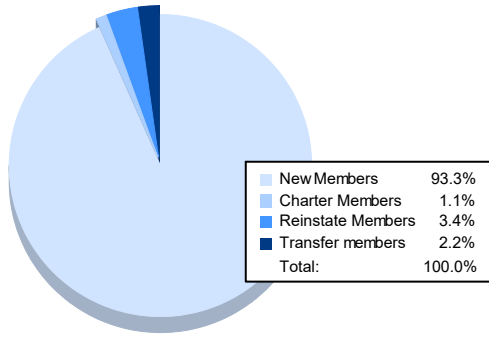

Year	New Clubs	Dropped Clubs	Gain/ Loss Clubs	New Members	Charter Members	Reinstate Members	Transfer Members	Total Member Added	Total Members Dropped	Gain/ Loss Members
2016-2017	0	3	-3	110	1	19	1	131	225	-94
2017-2018	0	4	-4	96	4	12	8	120	211	-91
2018-2019	0	0	0	113	0	1	1	115	146	-31
2019-2020	0	1	-1	69	1	2	5	77	147	-70
2020-2021	0	2	-2	83	1	3	2	89	204	-115
<b>Average</b>	<b>0</b>	<b>2</b>	<b>-2</b>	<b>94</b>	<b>1</b>	<b>7</b>	<b>3</b>	<b>106</b>	<b>187</b>	<b>-80</b>

### Membership Composition June 2021 Cumulative